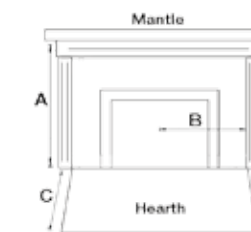

Focus with Painted Cape Cod Face and Opening Doors

Focus with Brushed Nickel Cape Cod Face and Opening Doors. Other combinations available.

The Focus -

Performance

Versatility, craftsmanship and style combine to make the perfect fireplace insert. This 19 1/2" high unit is able to fit into most fireplace openings. At 30,000 BTU's with a 50% turn-down valve the Focus delivers a lot of controllable heat. The standard 130 cfm fan helps to move this heat further around your home. This insert is direct vent but can be converted to a B vent which allows it to fit into a wider variety of install situations.

Design

Continuing the "Sherwood Home Collecton" theme, the Focus offers a wide variety of face options. Choose from several different finishes - Antique Copper, Pewter, Nickel and Gold, or 7 different porcelain enamel colors. Some of our many design styles include louvers, opening doors and the traditional cast iron bay front. This versatile unit will add to the style you have picked for your home. The beautiful flame is delivered by our "Enviro EmberGlo" burner, while the 3-piece "Banker's Brown" brick liner and 4-piece log set complete this uniquely versatile fireplace insert.

Panel Options for the Focus:

Standard surround - with black trim - 42 1/4" x 27 7/8"
 Oversized surround - with black trim - 46" x 33"
 Cast Iron surround - 44 1/2" x 27"
 (Extension pieces top or bottom - 46 1/2" x 2" x 3").
 Arched Unit Panel - with Keystone (26 1/4" x 39 1/2") for use with louver set. (See Sienna inset photo).