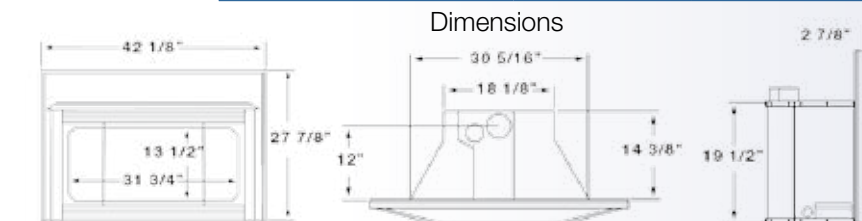

The Sienna

The Focus

The Sienna -

Performance

At 41,000 BTU's, the Sienna is a powerful and efficient heater. It has the best heat exchanger available on any insert to take advantage of all this energy. The 130 cfm convection fan helps to move the heat further into your home. We have given the Sienna a 50% turn-down ability to control the heat.

Design

The many faces and surrounds allow you to build your insert to add to your home's decor. Simply choose one style from the many faces available or combine different faces and surrounds to build your own unique look. The 5-piece log set and 5-piece "Banker's Brown" brick liner help to frame this beautiful fire. We added a cast iron fire grate to complete the picture. This insert is direct vent but can be converted to a B vent which allows it to fit into a wider variety of install situations.

Exclusive "Enviro EmberGlo" Burner

Over many years, Enviro has developed its "EmberGlo" burner system to give your fireplace a radiant ember bed. The mixture of gas and air is the secret to the "Enviro EmberGlo" burner, creating the gentle meandering look of a wood fire.

Specifications	The Sienna	The Focus
Area heated*	1300 to 2100 sq. ft.	900 to 1600 sq. ft.
BTU/H input max	41,000 BTU's	30,000 BTU's
BTU/H input min	22,000 BTU's	15,000 BTU's
Weight	150 lbs.	130 lbs.
Viewing area	30 1/2" X 15"	Bay 31 3/4"x 13 1/2"
Variable Speed Fan	130 cfm	130 cfm
EnerGuide FE Rating (Canada Only)	51.77%	60.98%
A.F.U.E. (DV)	66.40%	70.90%
Steady State Efficiency*	76%	80%

The Focus -

Performance