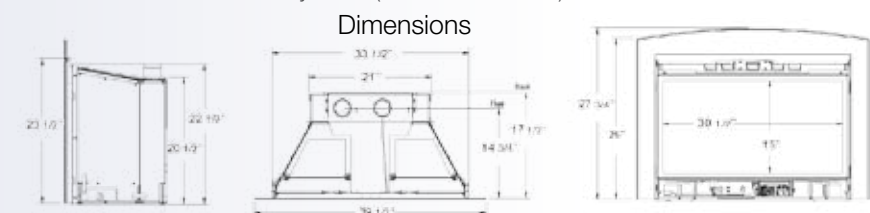

Specifications	The Sienna	The Focus
Area heated*	1300 to 2100 sq. ft.	900 to 1600 sq. ft.
BTU/H input max	41,000 BTU's	30,000 BTU's
BTU/H input min	22,000 BTU's	15,000 BTU's
Weight	150 lbs.	130 lbs.
Viewing area	30 1/2" X 15"	Bay 31 3/4"x 13 1/2"
Variable Speed Fan	130 cfm	130 cfm
EnerGuide FE Rating (Canada Only)	51.77%	60.98%
A.F.U.E. (DV)	66.40%	70.90%
Steady State Efficiency*	76%	80%

Panel Options for the Focus:

Standard surround - with black trim - 42 1/4" x 27 7/8"
 Oversized surround - with black trim - 46" x 33"
 Cast Iron surround - 44 1/2" x 27"
 (Extension pieces top or bottom - 46 1/2" x 2" x 3").
 Arched Unit Panel - with Keystone (26 1/4" x 39 1/2") for use with louver set. (See Sienna inset photo).